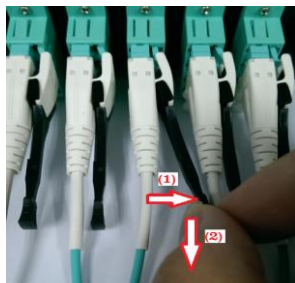

PREMIUM GRADE PATCHCORD / PIGTAIL

Advanced Product:

Switchable LC Uniboot Patchcord and Pigtail:

RoHS
Ready

07

Quick Release Handling Bar