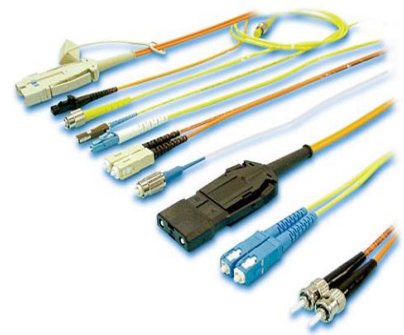

PREMIUM GRADE PATCHCORD / PIGTAIL

01

Patchcord

Go4Fiber provides the broadest choice of patchcords and pigtails to the industry including LC, SC, FC, ST, E2000 with Ultra-polished (UPC), Angle-Polished (APC) or other polish requirement. With our state of art testing equipment, refined polishing machine, advanced polishing procedure and a group of experienced technicians, we make reliable and top quality patchcords and pigtails at an attractive price. Go4Fiber keeps inventory for most types of patchcords and pigtails for immediate delivery.

Every patchcord and pigtail supplied by Go4Fiber is guaranteed to be well polished and meets or exceeds the TIA/EIA-568-C.3, ISO/IEC 11801, TIA/EIA-604-2A (FOCIS-2), TIA/EIA-604-3 (FOCIS-3) and TIA/EIA-604-10 (FOCIS-10) standard and the GR-326-CORE insertion loss test standard.

Go4Fiber patchcords and pigtails are assembled with high-grade connectors. Apart from simplex and duplex patchcords, MTP/MPO and multi-fiber patchcords are also available. For special requests on test reports or other specification, please contact us.