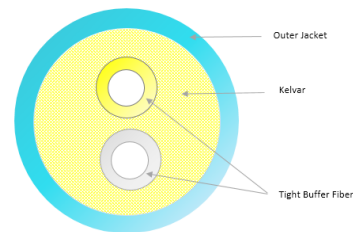

2mm Jacket Round Duplex Cable

The revolutionary LC duplex patchcord which provides four primary changes in the cable industry especially for high density applications.

Every patchcord and pigtail supplied by Go4Fiber is guaranteed to be well polished and meets or exceeds the TIA/EIA-568-C.3, ISO/IEC 11801 and TIA/EIA-604-10 (FOCIS-10) standard and the GR-326-CORE insertion loss test standard.

Features:

- -**Adjustable Pitch** allows the size of the connectors easily changed between Mini-LC 5.25 pitch and the standard LC 6.25 pitch. Suitable for both standard LC and Mini-LC application
- -**Reverse Polarity** of the connectors easily without connector re-termination
- -**Quick Release Handling Bar** allows for the quick and easy release of LC connector from the high density adapter panel without any removal tools
- -**Reduce Size** of duplex patchcords by using duplex round 2.0mm cable compared to the traditional duplex zipcord 2.0mm or 3.0mm cable

Go4Fiber

Go4Fiber Ltd.

Tel: +852 2174-1338

Email: sales_group@go4fiber.com

Fax: +852 2904-0034

Web: www.go4fiber.com